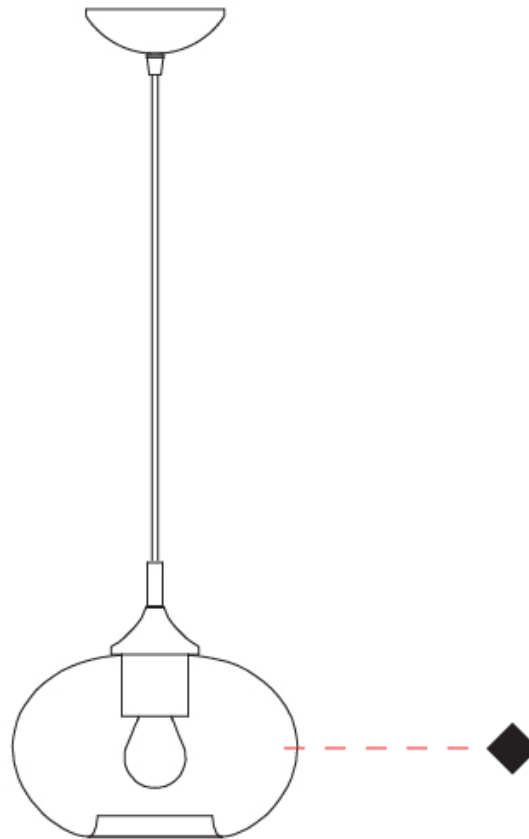

PARIGI CIPOLLA MONOPOINT SUSPENSION

D141076-

PROJECT	_____
TYPE	_____
SPECIFIER	_____
QUANTITY	_____
DATE	_____

D