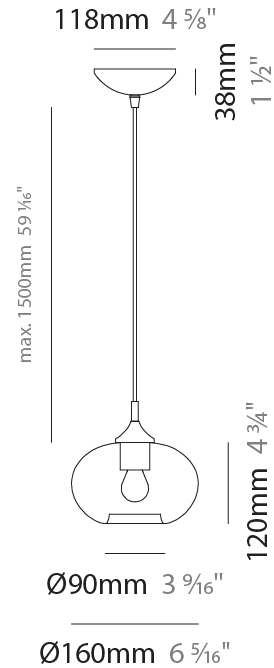

PROJECT	
TYPE	
SPECIFIER	
QUANTITY	
DATE	

PARIGI CIPOLLA MONOPOINT SUSPENSION

D141075-

base number   Finish
Options

1. To build a product code in our configurator select the specify button on the base model # product page
2. To build a manual product code on this datasheet choose from the options listed below in blue font and add the suffix to the base model #

GENERAL

Series: Parigi Cipolla
Subseries: Parigi Cipolla Monopoint
Partner: Cangini & Tucci
Division: Design
Installation: Suspension
Product Type: Pendant
Mounting Location: Ceiling

PHYSICAL

Shape: Sphere
Diameter (mm): 160
Diameter (in): 6 5/16
Height (mm): 120
Height (in): 4 3/4
Max. Overall Height (mm): 1620
Max. Overall Height (in): 63 3/4
Weight (kg): 0.45
Weight (lbs): 0.99
Fixture Finish: [AMB / GRN / PNK / RUB / SKB / SMK / TOB / TRA](#)
Holder Finish: CHR
Fixture Material: Glass / Metal
Primary Material: Glass - Borosilicate
Cable Details: 1500mm Cable

ELECTRICAL

Number of Lamps: 1
Lamp Type: LED Retrofit
Bulb Included: Bulb Not Included
Max. Wattage Per Lamp (W): 4
Lamp Base: E12
Input Voltage (V): 120

LED

OPTICAL

RATINGS AND CERTIFICATIONS

Certified By: Certified for North American Standards
IP rating: IP20