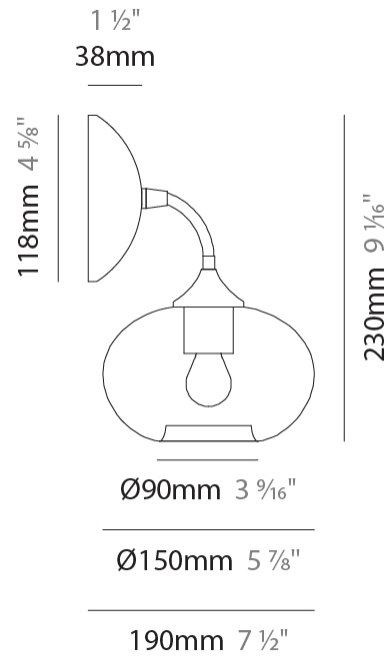

PROJECT	_____
TYPE	_____
SPECIFIER	_____
QUANTITY	_____
DATE	_____

PARIGI CIPOLLA SURFACE

D143014-

base number   Finish
Options

1. To build a product code in our configurator select the specify button on the base model # product page
2. To build a manual product code on this datasheet choose from the options listed below in blue font and add the suffix to the base model #

GENERAL

Series: Parigi Cipolla
Partner: Cangiini & Tucci
Division: Design
Installation: Surface
Product Type: Wall Surface
Mounting Location: Wall

PHYSICAL

Shape: Sphere
Length (mm): 150
Length (in): 5 7/8
Height (mm): 230
Depth (mm): 190
Height (in): 9 1/16
Depth (in): 7 1/2
Weight (kg): 0.45
Weight (lbs): 0.99
Fixture Finish: [AMB](#) / [GRN](#) / [PNK](#) / [RUB](#) / [SKB](#) / [SMK](#) / [TOB](#) / [TRA](#)
Holder Finish: CHR
Fixture Material: Glass / Metal
Primary Material: Glass - Borosilicate

ELECTRICAL

Number of Lamps: 1
Lamp Type: LED Retrofit
Bulb Included: Bulb Not Included
Max. Wattage Per Lamp (W): 4
Lamp Base: E12
Input Voltage (V): 120

LED

OPTICAL

RATINGS AND CERTIFICATIONS

Certified By: Certified for North American Standards
IP rating: IP20