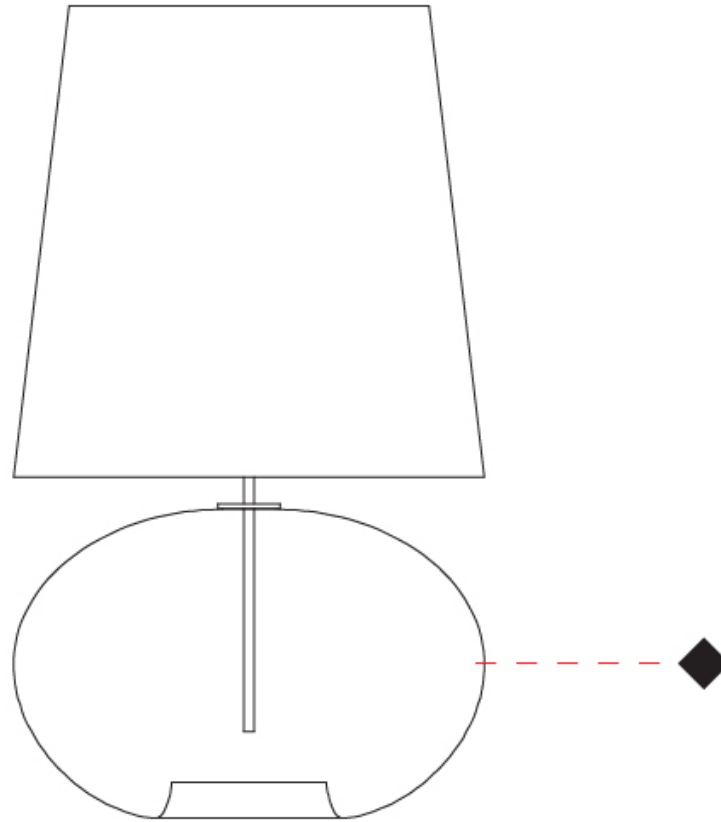

PARIGI CIPOLLA PORTABLE

D144010-

PROJECT	_____
TYPE	_____
SPECIFIER	_____
QUANTITY	_____
DATE	_____