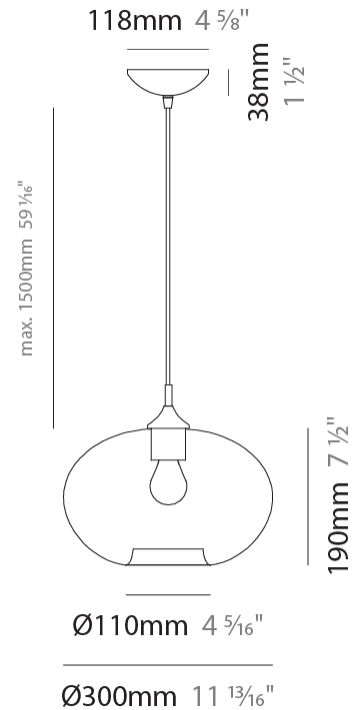

PROJECT	
TYPE	
SPECIFIER	
QUANTITY	
DATE	

PARIGI CIPOLLA MONOPOINT SUSPENSION

D141077-

base number Finish
Options

1. To build a product code in our configurator select the specify button on the base model # product page
2. To build a manual product code on this datasheet choose from the options listed below in blue font and add the suffix to the base model #

GENERAL

Series: Parigi Cipolla
Subseries: Parigi Cipolla Monopoint
Partner: Cangini & Tucci
Division: Design
Installation: Suspension
Product Type: Pendant
Mounting Location: Ceiling

PHYSICAL

Shape: Sphere
Diameter (mm): 300
Diameter (in): 11 ¹³/₁₆
Height (mm): 190
Height (in): 7 ¹/₂
Max. Overall Height (mm): 1690
Max. Overall Height (in): 66 ⁹/₁₆
Weight (kg): 1.40
Weight (lbs): 3.09
Fixture Finish: [AMB](#) / [GRN](#) / [PNK](#) / [RUB](#) / [SKB](#) / [SMK](#) / [TOB](#) / [TRA](#)
Holder Finish: CHR
Fixture Material: Glass / Metal
Primary Material: Glass - Borosilicate
Cable Details: 1500mm Cable

ELECTRICAL

Number of Lamps: 1
Lamp Type: LED Retrofit
Bulb Included: Bulb Not Included
Max. Wattage Per Lamp (W): 8
Lamp Base: E26
Input Voltage (V): 120
Upon Request: 277Vac / GU24

LED

OPTICAL

RATINGS AND CERTIFICATIONS

Certified By: Certified for North American Standards
IP rating: IP20