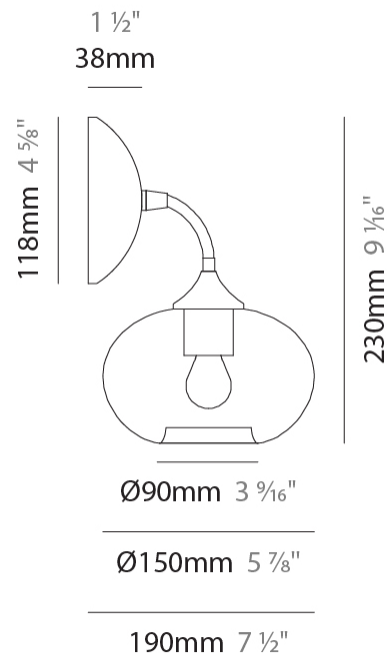

PROJECT	
TYPE	
SPECIFIER	
QUANTITY	
DATE	

PARIGI CIPOLLA SURFACE

D143014-

base number Finish
Options

1. To build a product code in our configurator select the specify button on the base model # product page
2. To build a manual product code on this datasheet choose from the options listed below in blue font and add the suffix to the base model #

GENERAL

Series: Parigi Cipolla
Partner: Cangiini & Tucci
Division: Design
Installation: Surface
Product Type: Wall Surface
Mounting Location: Wall

PHYSICAL

Shape: Sphere
Length (mm): 150
Length (in): 5 7/8
Height (mm): 230
Depth (mm): 190
Height (in): 9 1/16
Depth (in): 7 1/2
Weight (kg): 0.45
Weight (lbs): 0.99
Fixture Finish: [AMB](#) / [GRN](#) / [PNK](#) / [RUB](#) / [SKB](#) / [SMK](#) / [TOB](#) / [TRA](#)
Holder Finish: CHR
Fixture Material: Glass / Metal
Primary Material: Glass - Borosilicate

ELECTRICAL

Number of Lamps: 1
Lamp Type: LED Retrofit
Bulb Included: Bulb Not Included
Max. Wattage Per Lamp (W): 4
Lamp Base: E12
Input Voltage (V): 120

LED

OPTICAL

RATINGS AND CERTIFICATIONS

Certified By: Certified for North American Standards
IP rating: IP20