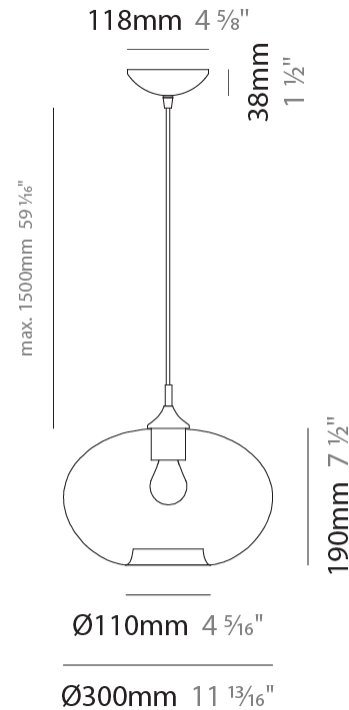

PARIGI CIPOLLA MONOPOINT SUSPENSION

D141077-

base number Finish
Options

1. To build a product code in our configurator select the specify button on the base model # product page
2. To build a manual product code on this datasheet choose from the options listed below in blue font and add the suffix to the base model #

GENERAL

Series: Parigi Cipolla
Subseries: Parigi Cipolla Monopoint
Partner: Cangini & Tucci
Division: Design
Installation: Suspension
Product Type: Pendant
Mounting Location: Ceiling

PHYSICAL

Shape: Sphere
Diameter (mm): 300
Diameter (in): 11 ¹³/₁₆
Height (mm): 190
Height (in): 7 ¹/₂
Max. Overall Height (mm): 1690
Max. Overall Height (in): 66 ⁹/₁₆
Weight (kg): 1.40
Weight (lbs): 3.09
Fixture Finish: [AMB / GRN / PNK / RUB / SKB / SMK / TOB / TRA](#)
Holder Finish: CHR
Fixture Material: Glass / Metal
Primary Material: Glass - Borosilicate
Cable Details: 1500mm Cable

ELECTRICAL

Number of Lamps: 1
Lamp Type: LED Retrofit
Bulb Included: Bulb Not Included
Max. Wattage Per Lamp (W): 8
Lamp Base: E26
Input Voltage (V): 120
Upon Request: 277Vac / GU24

LED

OPTICAL

RATINGS AND CERTIFICATIONS

Certified By: Certified for North American Standards
IP rating: IP20

PROJECT
TYPE
SPECIFIER
QUANTITY
DATE