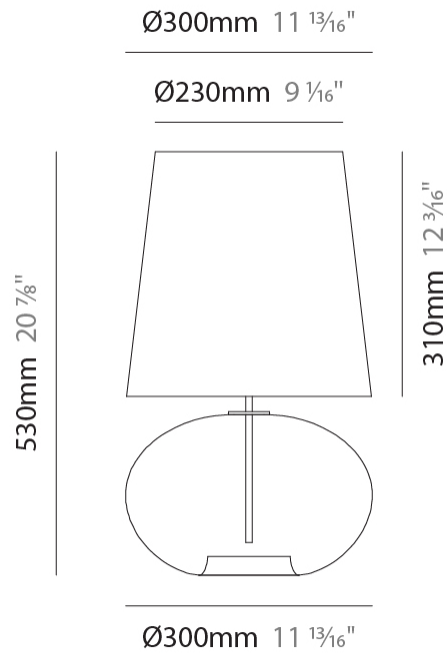

PARIGI CIPOLLA PORTABLE

D144009-

base number   Finish
Options

PROJECT	_____
TYPE	_____
SPECIFIER	_____
QUANTITY	_____
DATE	_____

1. To build a product code in our configurator select the specify button on the base model # product page
2. To build a manual product code on this datasheet choose from the options listed below in blue font and add the suffix to the base model #

GENERAL

Series: Parigi Cipolla
Partner: Cangini & Tucci
Division: Design
Installation: Portable
Product Type: Table
Mounting Location: Table

PHYSICAL

Shape: Sphere
Diameter (mm): 300
Diameter (in): 11 ¹³/₁₆"
Height (mm): 530
Height (in): 20 ⁷/₈"
Weight (kg): 1.65
Weight (lbs): 3.64
Fixture Finish: [AMB](#) / [GRN](#) / [PNK](#) / [RUB](#) / [SKB](#) / [SMK](#) / [TOB](#) / [TRA](#)
Holder Finish: CHR
Fixture Material: Glass / Metal
Primary Material: Glass - Borosilicate

ELECTRICAL

Number of Lamps: 1
Lamp Type: LED Retrofit
Bulb Included: Bulb Not Included
Max. Wattage Per Lamp (W): 7
Lamp Base: E26
Input Voltage (V): 120
Upon Request: 277Vac / GU24

LED

OPTICAL

RATINGS AND CERTIFICATIONS

Certified By: Certified for North American Standards
IP rating: IP20