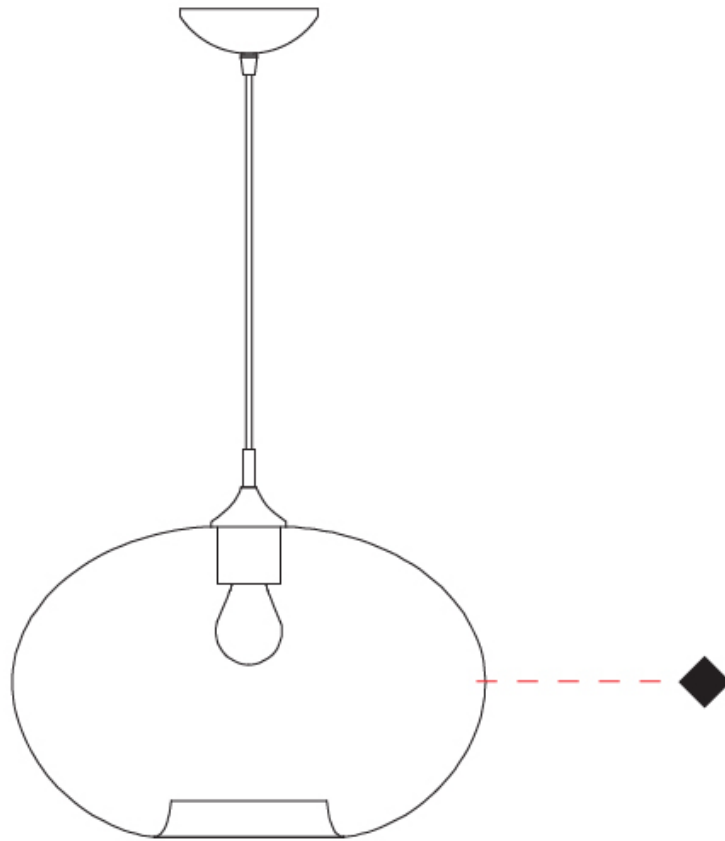

PARIGI CIPOLLA MONOPOINT SUSPENSION

D141078-

PROJECT	_____
TYPE	_____
SPECIFIER	_____
QUANTITY	_____
DATE	_____

D