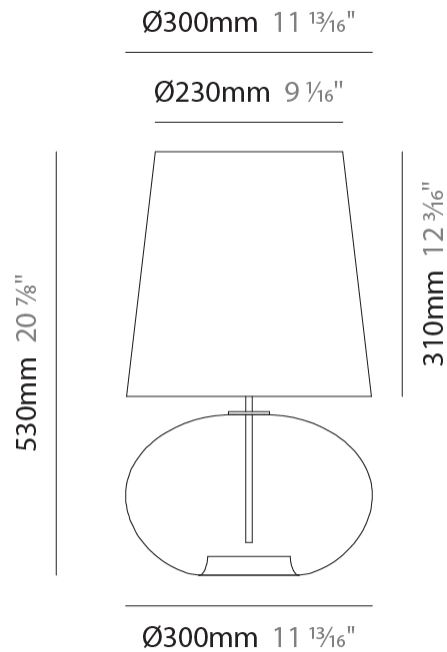

PARIGI CIPOLLA PORTABLE

D144009-

base number   Finish
Options

PROJECT
TYPE
SPECIFIER
QUANTITY
DATE

1. To build a product code in our configurator select the specify button on the base model # product page
2. To build a manual product code on this datasheet choose from the options listed below in blue font and add the suffix to the base model #

GENERAL

Series: Parigi Cipolla
Partner: Cangiini & Tucci
Division: Design
Installation: Portable
Product Type: Table
Mounting Location: Table

PHYSICAL

Shape: Sphere
Diameter (mm): 300
Diameter (in): 11 ¹³/₁₆"
Height (mm): 530
Height (in): 20 ⁷/₈"
Weight (kg): 1.65
Weight (lbs): 3.64
Fixture Finish: [AMB](#) / [GRN](#) / [PNK](#) / [RUB](#) / [SKB](#) / [SMK](#) / [TOB](#) / [TRA](#)
Holder Finish: CHR
Fixture Material: Glass / Metal
Primary Material: Glass - Borosilicate

ELECTRICAL

Number of Lamps: 1
Lamp Type: LED Retrofit
Bulb Included: Bulb Not Included
Max. Wattage Per Lamp (W): 7
Lamp Base: E26
Input Voltage (V): 120
Upon Request: 277Vac / GU24

LED

OPTICAL

RATINGS AND CERTIFICATIONS

Certified By: Certified for North American Standards
IP rating: IP20