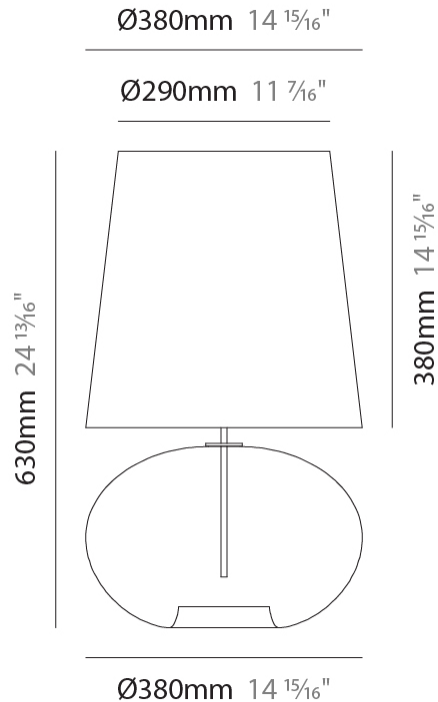

PROJECT
TYPE
SPECIFIER
QUANTITY
DATE

PARIGI CIPOLLA PORTABLE

D144010-

base number   Finish
Options

1. To build a product code in our configurator select the specify button on the base model # product page
2. To build a manual product code on this datasheet choose from the options listed below in blue font and add the suffix to the base model #

GENERAL

Series: Parigi Cipolla
Partner: Cangiini & Tucci
Division: Design
Installation: Portable
Product Type: Table
Mounting Location: Table

PHYSICAL

Shape: Sphere
Diameter (mm): 380
Diameter (in): 14 ¹⁵/₁₆"
Height (mm): 630
Height (in): 24 ¹³/₁₆"
Weight (kg): 2.64
Weight (lbs): 5.82
Fixture Finish: [AMB](#) / [GRN](#) / [PNK](#) / [RUB](#) / [SKB](#) / [SMK](#) / [TOB](#) / [TRA](#)
Holder Finish: CHR
Fixture Material: Glass / Metal
Primary Material: Glass - Borosilicate

ELECTRICAL

Number of Lamps: 1
Lamp Type: LED Retrofit
Bulb Included: Bulb Not Included
Max. Wattage Per Lamp (W): 7
Lamp Base: E26
Input Voltage (V): 120
Upon Request: 277Vac / GU24

LED

OPTICAL

RATINGS AND CERTIFICATIONS

Certified By: Certified for North American Standards
IP rating: IP20