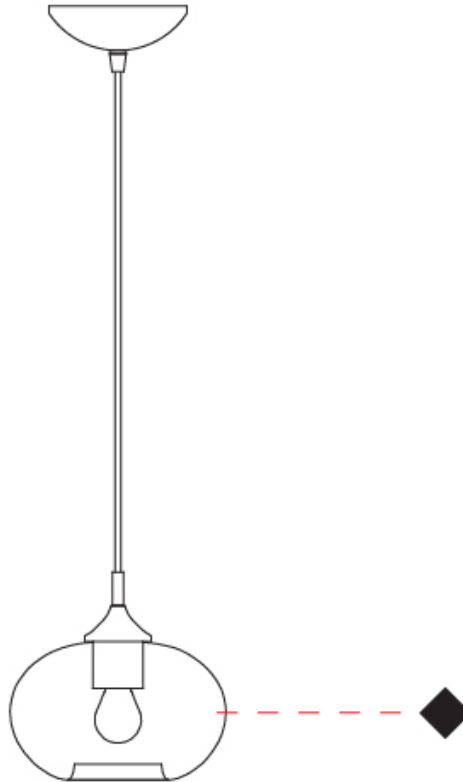

PARIGI CIPOLLA MONOPOINT SUSPENSION

D141075-CP

PROJECT _____

TYPE _____

SPECIFIER _____

QUANTITY _____

DATE _____

D