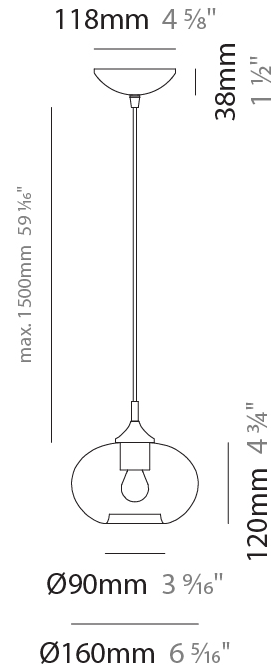

PARIGI CIPOLLA MONOPOINT SUSPENSION

D141075-

base number   Finish
Options

1. To build a product code in our configurator select the specify button on the base model # product page
2. To build a manual product code on this datasheet choose from the options listed below in blue font and add the suffix to the base model #

GENERAL

Series: Parigi Cipolla
Subseries: Parigi Cipolla Monopoint
Partner: Cangini & Tucci
Division: Design
Installation: Suspension
Product Type: Pendant
Mounting Location: Ceiling

PHYSICAL

Shape: Sphere
Diameter (mm): 160
Diameter (in): 6 ⁵/₁₆
Height (mm): 120
Height (in): 4 ³/₄
Max. Overall Height (mm): 1620
Max. Overall Height (in): 63 ³/₄
Weight (kg): 0.45
Weight (lbs): 0.99
[Fixture Finish: AMB / GRN / PNK / RUB / SKB / SMK / TOB / TRA](#)
Holder Finish: CHR
Fixture Material: Glass / Metal
Primary Material: Glass - Borosilicate
Cable Details: 1500mm Cable

ELECTRICAL

Number of Lamps: 1
Lamp Type: LED Retrofit
Bulb Included: Bulb Not Included
Max. Wattage Per Lamp (W): 4
Lamp Base: E12
Input Voltage (V): 120

LED

OPTICAL

RATINGS AND CERTIFICATIONS

Certified By: Certified for North American Standards
IP rating: IP20