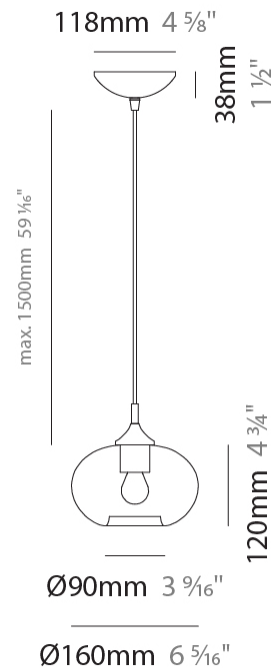

PROJECT
TYPE
SPECIFIER
QUANTITY
DATE

PARIGI CIPOLLA MONOPOINT SUSPENSION

D141075-CP

base number Finish Options

1. To build a product code in our configurator select the specify button on the base model # product page
2. To build a manual product code on this datasheet choose from the options listed below in blue font and add the suffix to the base model #

GENERAL

Series: Parigi Cipolla
Subseries: Parigi Cipolla Monopoint
Partner: Cangini & Tucci
Division: Design
Installation: Suspension
Product Type: Pendant
Mounting Location: Ceiling

PHYSICAL

Shape: Sphere
Diameter (mm): 160
Diameter (in): 6 ⁵/₁₆
Height (mm): 120
Height (in): 4 ³/₄
Max. Overall Height (mm): 1620
Max. Overall Height (in): 63 ³/₄
Weight (kg): 0.45
Weight (lbs): 0.99
Fixture Finish: [AMB / GRN / PNK / RUB / SKB / SMK / TOB / TRA](#)
Holder Finish: CHR
Fixture Material: Glass / Metal
Primary Material: Glass - Borosilicate
Cable Details: 1500mm Cable

ELECTRICAL

Number of Lamps: 1
Lamp Type: LED Retrofit
Bulb Included: Bulb Not Included
Max. Wattage Per Lamp (W): 4
Lamp Base: E12
Input Voltage (V): 120

LED

OPTICAL

RATINGS AND CERTIFICATIONS

Certified By: Certified for North American Standards
IP rating: IP20