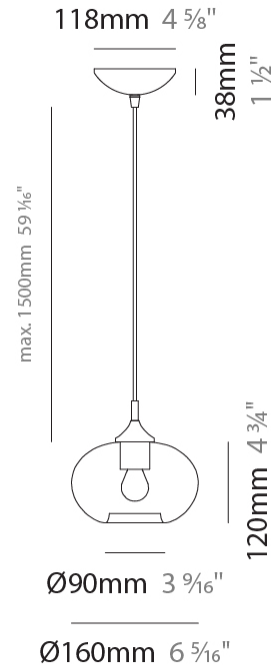

PARIGI CIPOLLA MONOPOINT SUSPENSION

D141075-CP

base number Finish
Options

1. To build a product code in our configurator select the specify button on the base model # product page
2. To build a manual product code on this datasheet choose from the options listed below in blue font and add the suffix to the base model #

GENERAL

Series: Parigi Cipolla
Subseries: Parigi Cipolla Monopoint
Partner: Cangini & Tucci
Division: Design
Installation: Suspension
Product Type: Pendant
Mounting Location: Ceiling

PHYSICAL

Shape: Sphere
Diameter (mm): 160
Diameter (in): 6 ⁵/₁₆
Height (mm): 120
Height (in): 4 ³/₄
Max. Overall Height (mm): 1620
Max. Overall Height (in): 63 ³/₄
Weight (kg): 0.45
Weight (lbs): 0.99
[Fixture Finish: AMB / GRN / PNK / RUB / SKB / SMK / TOB / TRA](#)
Holder Finish: CHR
Fixture Material: Glass / Metal
Primary Material: Glass - Borosilicate
Cable Details: 1500mm Cable

ELECTRICAL

Number of Lamps: 1
Lamp Type: LED Retrofit
Bulb Included: Bulb Not Included
Max. Wattage Per Lamp (W): 4
Lamp Base: E12
Input Voltage (V): 120

LED

OPTICAL

RATINGS AND CERTIFICATIONS

Certified By: Certified for North American Standards
IP rating: IP20

PROJECT
TYPE
SPECIFIER
QUANTITY
DATE