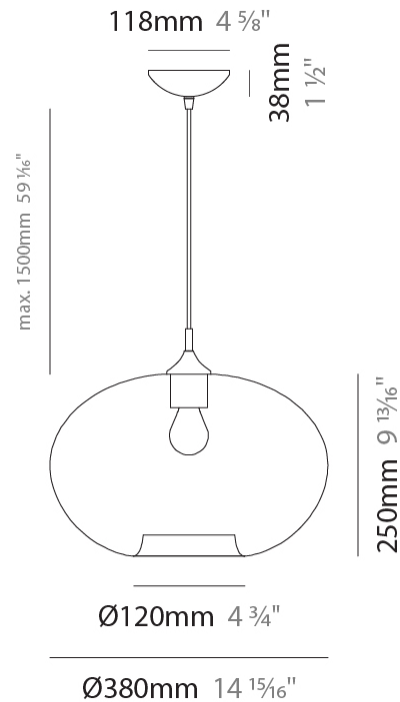

PROJECT	
TYPE	
SPECIFIER	
QUANTITY	
DATE	

PARIGI CIPOLLA MONOPOINT SUSPENSION

D141078-

base number   Finish
Options

1. To build a product code in our configurator select the specify button on the base model # product page
2. To build a manual product code on this datasheet choose from the options listed below in blue font and add the suffix to the base model #

GENERAL

Series: Parigi Cipolla
Subseries: Parigi Cipolla Monopoint
Partner: Cangini & Tucci
Division: Design
Installation: Suspension
Product Type: Pendant
Mounting Location: Ceiling

PHYSICAL

Shape: Sphere
Diameter (mm): 380
Diameter (in): 14 ¹⁵/₁₆
Height (mm): 250
Height (in): 9 ¹³/₁₆
Max. Overall Height (mm): 1750
Max. Overall Height (in): 68 ⁷/₈
Weight (kg): 2.40
Weight (lbs): 5.29
Fixture Finish: [AMB](#) / [GRN](#) / [PNK](#) / [RUB](#) / [SKB](#) / [SMK](#) / [TOB](#) / [TRA](#)
Holder Finish: CHR
Fixture Material: Glass / Metal
Primary Material: Glass - Borosilicate
Cable Details: 1500mm Cable

ELECTRICAL

Number of Lamps: 1
Lamp Type: LED Retrofit
Bulb Included: Bulb Not Included
Max. Wattage Per Lamp (W): 8
Lamp Base: E26
Input Voltage (V): 120
Upon Request: 277Vac / GU24

LED

OPTICAL

RATINGS AND CERTIFICATIONS

Certified By: Certified for North American Standards
IP rating: IP20