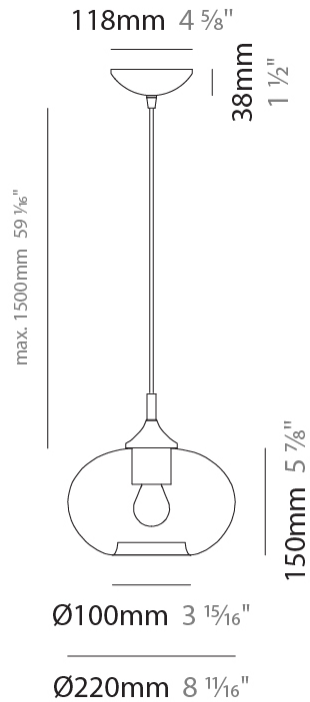

PROJECT	
TYPE	
SPECIFIER	
QUANTITY	
DATE	

PARIGI CIPOLLA MONOPOINT SUSPENSION

D141076-

base number Finish
Options

1. To build a product code in our configurator select the specify button on the base model # product page
2. To build a manual product code on this datasheet choose from the options listed below in blue font and add the suffix to the base model #

GENERAL

Series: Parigi Cipolla
Subseries: Parigi Cipolla Monopoint
Partner: Cangini & Tucci
Division: Design
Installation: Suspension
Product Type: Pendant
Mounting Location: Ceiling

PHYSICAL

Shape: Sphere
Diameter (mm): 220
Diameter (in): 8 ¹⁵/₁₆
Height (mm): 150
Height (in): 5 ⁷/₈
Max. Overall Height (mm): 1650
Max. Overall Height (in): 64 ¹⁵/₁₆
Weight (kg): 1.10
Weight (lbs): 2.43
Fixture Finish: [AMB / GRN / PNK / RUB / SKB / SMK / TOB / TRA](#)
Holder Finish: CHR
Fixture Material: Glass / Metal
Primary Material: Glass - Borosilicate
Cable Details: 1500mm Cable

ELECTRICAL

Number of Lamps: 1
Lamp Type: LED Retrofit
Bulb Included: Bulb Not Included
Max. Wattage Per Lamp (W): 8
Lamp Base: E26
Input Voltage (V): 120
Upon Request: 277Vac / GU24

LED

OPTICAL

RATINGS AND CERTIFICATIONS

Certified By: Certified for North American Standards
IP rating: IP20