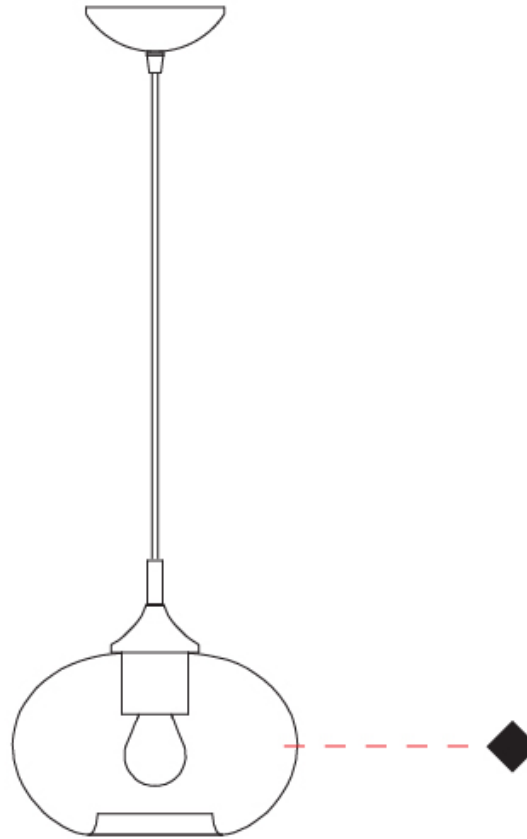

PARIGI CIPOLLA MONOPOINT SUSPENSION

D141076-

PROJECT

TYPE

SPECIFIER

QUANTITY

DATE

D