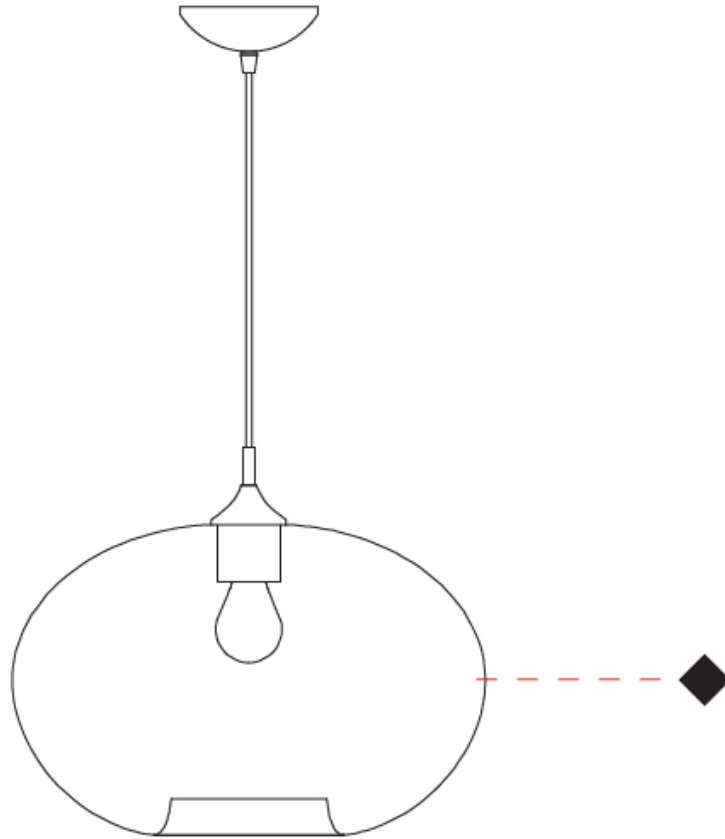

PARIGI CIPOLLA MONOPOINT SUSPENSION

D141078-

PROJECT _____

TYPE _____

SPECIFIER _____

QUANTITY _____

DATE _____

D