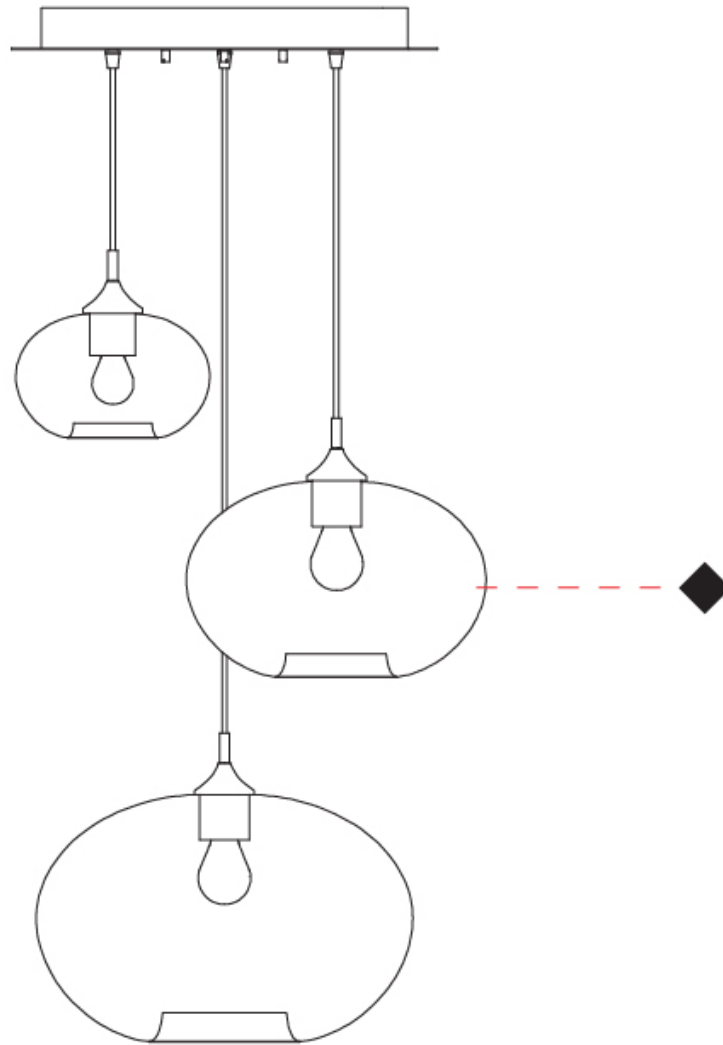

PARIGI CIPOLLA 3 LIGHT CLUSTER SUSPENSION

D141083-

PROJECT	_____
TYPE	_____
SPECIFIER	_____
QUANTITY	_____
DATE	_____

D