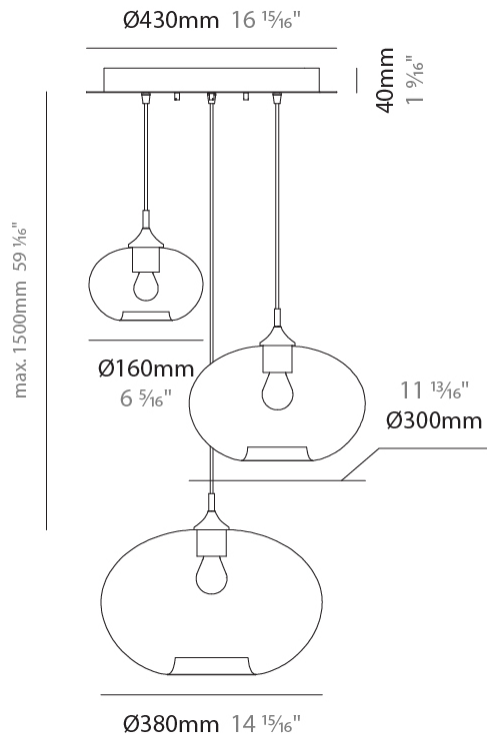

PARIGI CIPOLLA 3 LIGHT CLUSTER SUSPENSION

D141083-

base number _____
Finish
Options _____

1. To build a product code in our configurator select the specify button on the base model # product page
2. To build a manual product code on this datasheet choose from the options listed below in blue font and add the suffix to the base model #

GENERAL

Series: Parigi Cipolla
Subseries: Parigi Cipolla 3 Light Cluster
Partner: Cangini & Tucci
Division: Design
Installation: Suspension
Product Type: Pendant
Mounting Location: Ceiling

PHYSICAL

Shape: Sphere
Diameter (mm): 430
Diameter (in): 16 ¹⁵/₁₆
Max. Overall Height (mm): 1500
Max. Overall Height (in): 59 ¹/₁₆
Weight (kg): 6.4
Weight (lbs): 14.2
Fixture Finish: [AMB](#) / [GRN](#) / [PNK](#) / [RUB](#) / [SKB](#) / [SMK](#) / [TOB](#) / [TRA](#)
Holder Finish: PSS
Fixture Material: Glass / Metal
Primary Material: Glass - Borosilicate
Cable Details: 1500mm Cable

ELECTRICAL

Number of Lamps: 3
Lamp Type: LED Retrofit
Bulb Included: Bulb Not Included
Total Output Wattage (W): 20
Max. Wattage Per Lamp (W): 8 + 4
Lamp Base: E26 + E12
Input Voltage (V): 120

LED

OPTICAL

RATINGS AND CERTIFICATIONS

Certified By: Certified for North American Standards
IP rating: IP20