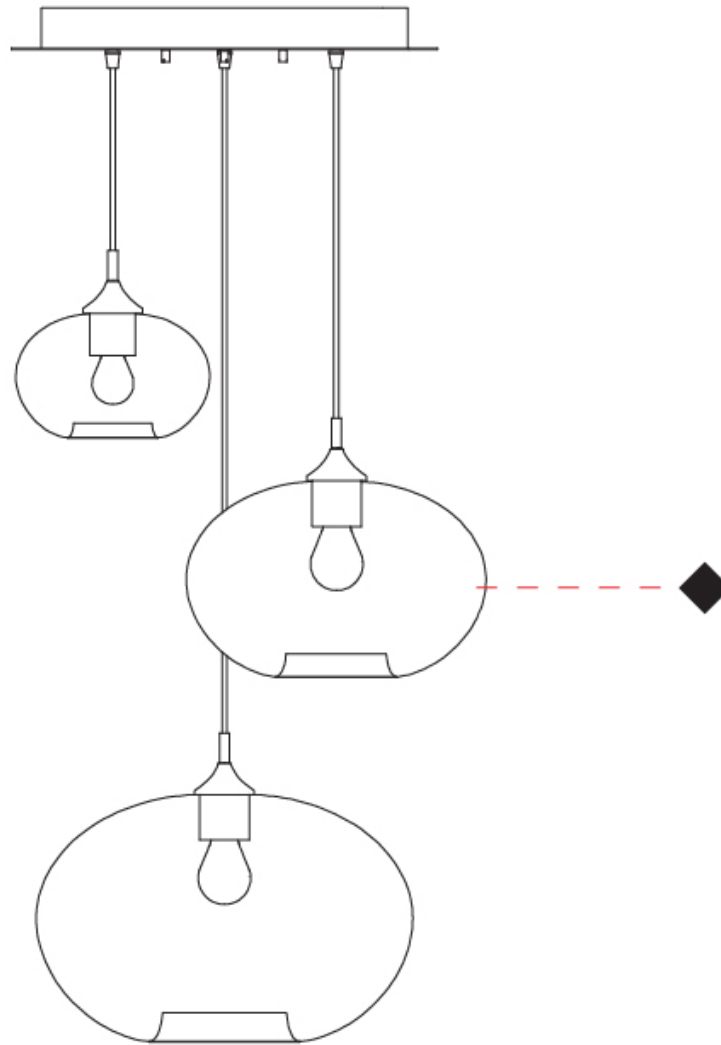

PARIGI CIPOLLA 3 LIGHT CLUSTER SUSPENSION

D141083-

PROJECT _____

TYPE _____

SPECIFIER _____

QUANTITY _____

DATE _____

D