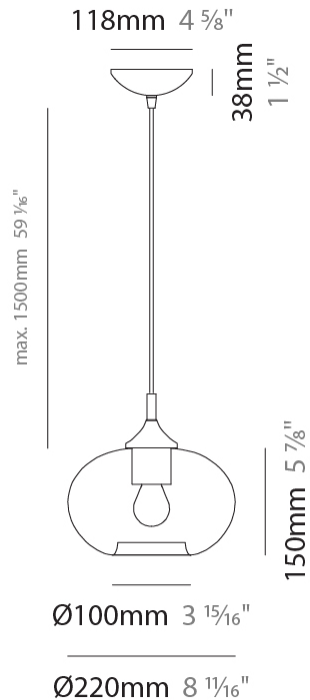

PROJECT	
TYPE	
SPECIFIER	
QUANTITY	
DATE	

PARIGI CIPOLLA MONOPOINT SUSPENSION

D141076-

base number Finish
Options

1. To build a product code in our configurator select the specify button on the base model # product page
2. To build a manual product code on this datasheet choose from the options listed below in blue font and add the suffix to the base model #

GENERAL

Series: Parigi Cipolla
Subseries: Parigi Cipolla Monopoint
Partner: Cangini & Tucci
Division: Design
Installation: Suspension
Product Type: Pendant
Mounting Location: Ceiling

PHYSICAL

Shape: Sphere
Diameter (mm): 220
Diameter (in): 8 ¹¹/₁₆
Height (mm): 150
Height (in): 5 ⁷/₈
Max. Overall Height (mm): 1650
Max. Overall Height (in): 64 ¹⁵/₁₆
Weight (kg): 1.10
Weight (lbs): 2.43
Fixture Finish: [AMB](#) / [GRN](#) / [PNK](#) / [RUB](#) / [SKB](#) / [SMK](#) / [TOB](#) / [TRA](#)
Holder Finish: CHR
Fixture Material: Glass / Metal
Primary Material: Glass - Borosilicate
Cable Details: 1500mm Cable

ELECTRICAL

Number of Lamps: 1
Lamp Type: LED Retrofit
Bulb Included: Bulb Not Included
Max. Wattage Per Lamp (W): 8
Lamp Base: E26
Input Voltage (V): 120
Upon Request: 277Vac / GU24

LED

OPTICAL

RATINGS AND CERTIFICATIONS

Certified By: Certified for North American Standards
IP rating: IP20