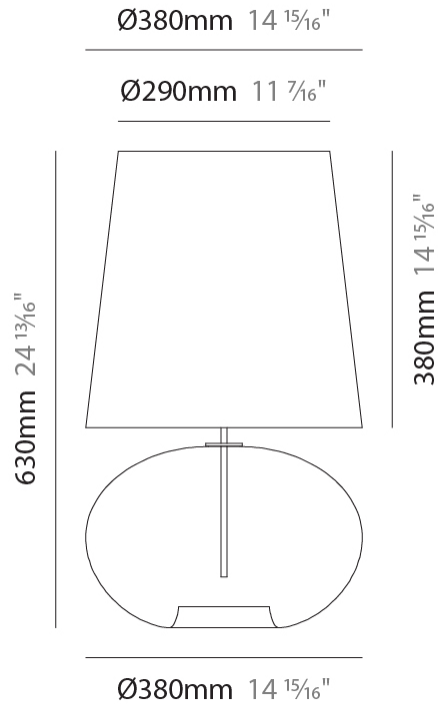

PROJECT
TYPE
SPECIFIER
QUANTITY
DATE

PARIGI CIPOLLA PORTABLE

D144010-

base number Finish
Options

1. To build a product code in our configurator select the specify button on the base model # product page
2. To build a manual product code on this datasheet choose from the options listed below in blue font and add the suffix to the base model #

GENERAL

Series: Parigi Cipolla
Partner: Cangini & Tucci
Division: Design
Installation: Portable
Product Type: Table
Mounting Location: Table

PHYSICAL

Shape: Sphere
Diameter (mm): 380
Diameter (in): 14 ¹⁵/₁₆"
Height (mm): 630
Height (in): 24 ¹³/₁₆"
Weight (kg): 2.64
Weight (lbs): 5.82
Fixture Finish: [AMB](#) / [GRN](#) / [PNK](#) / [RUB](#) / [SKB](#) / [SMK](#) / [TOB](#) / [TRA](#)
Holder Finish: CHR
Fixture Material: Glass / Metal
Primary Material: Glass - Borosilicate

ELECTRICAL

Number of Lamps: 1
Lamp Type: LED Retrofit
Bulb Included: Bulb Not Included
Max. Wattage Per Lamp (W): 7
Lamp Base: E26
Input Voltage (V): 120
Upon Request: 277Vac / GU24

LED

OPTICAL

RATINGS AND CERTIFICATIONS

Certified By: Certified for North American Standards
IP rating: IP20