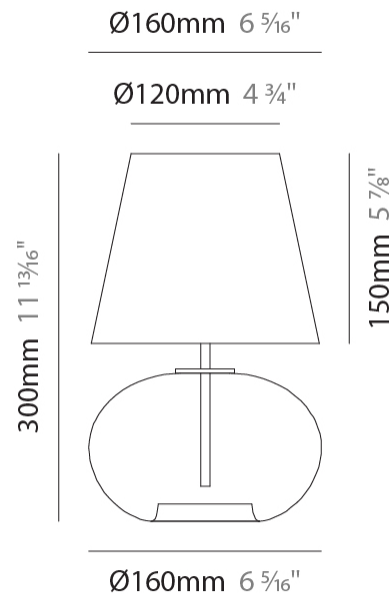

PROJECT
TYPE
SPECIFIER
QUANTITY
DATE

PARIGI CIPOLLA PORTABLE

D144008-

base number   Finish
Options

1. To build a product code in our configurator select the specify button on the base model # product page
2. To build a manual product code on this datasheet choose from the options listed below in blue font and add the suffix to the base model #

GENERAL

Series: Parigi Cipolla
Partner: Cangini & Tucci
Division: Design
Installation: Portable
Product Type: Table
Mounting Location: Table

PHYSICAL

Shape: Sphere
Diameter (mm): 160
Diameter (in): 6 ⁵/₁₆
Height (mm): 300
Height (in): 11 ¹³/₁₆
Weight (kg): 0.52
Weight (lbs): 1.15
Fixture Finish: [AMB](#) / [GRN](#) / [PNK](#) / [RUB](#) / [SKB](#) / [SMK](#) / [TOB](#) / [TRA](#)
Holder Finish: CHR
Fixture Material: Glass / Metal
Primary Material: Glass - Borosilicate

ELECTRICAL

Number of Lamps: 1
Lamp Type: LED Retrofit
Bulb Included: Bulb Not Included
Max. Wattage Per Lamp (W): 4
Lamp Base: E12
Input Voltage (V): 120

LED

OPTICAL

RATINGS AND CERTIFICATIONS

Certified By: Certified for North American Standards
IP rating: IP20